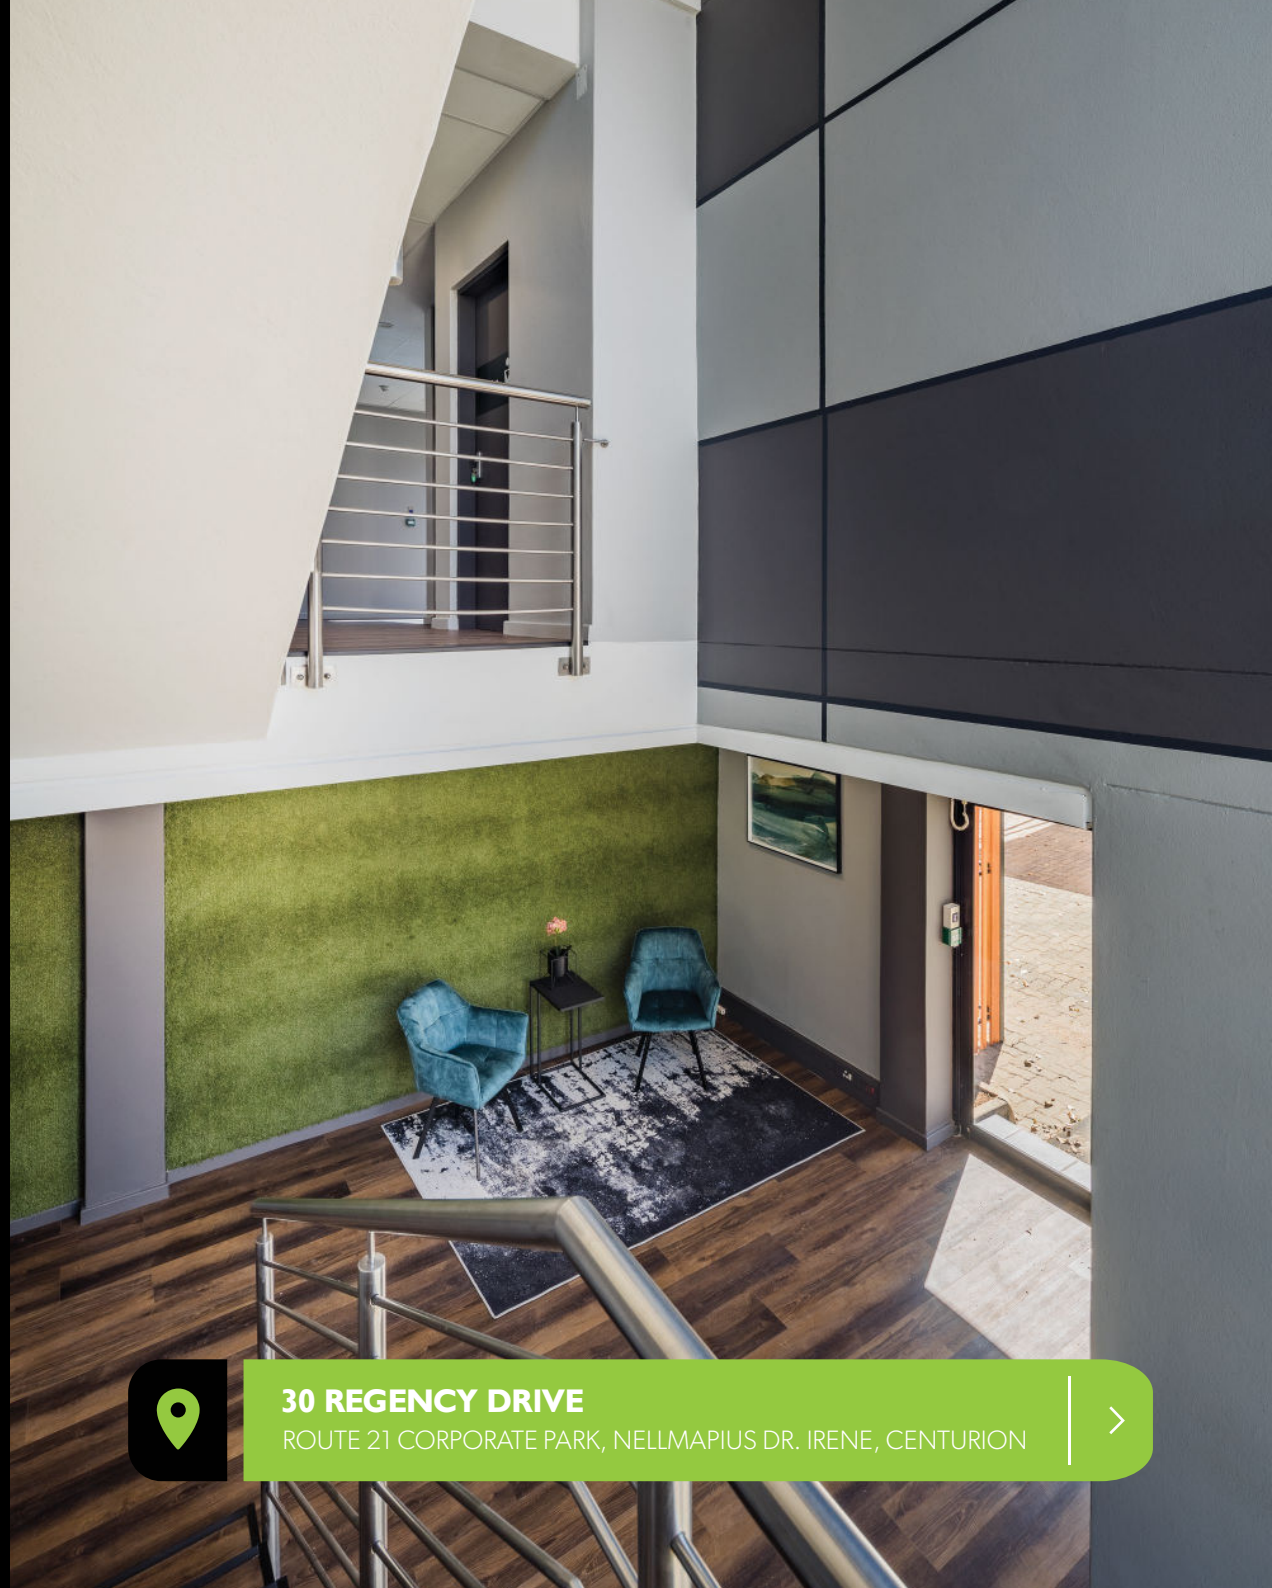

30 REGENCY DRIVE

ROUTE 21 CORPORATE PARK, NELLMAPIUS DR. IRENE, CENTURION