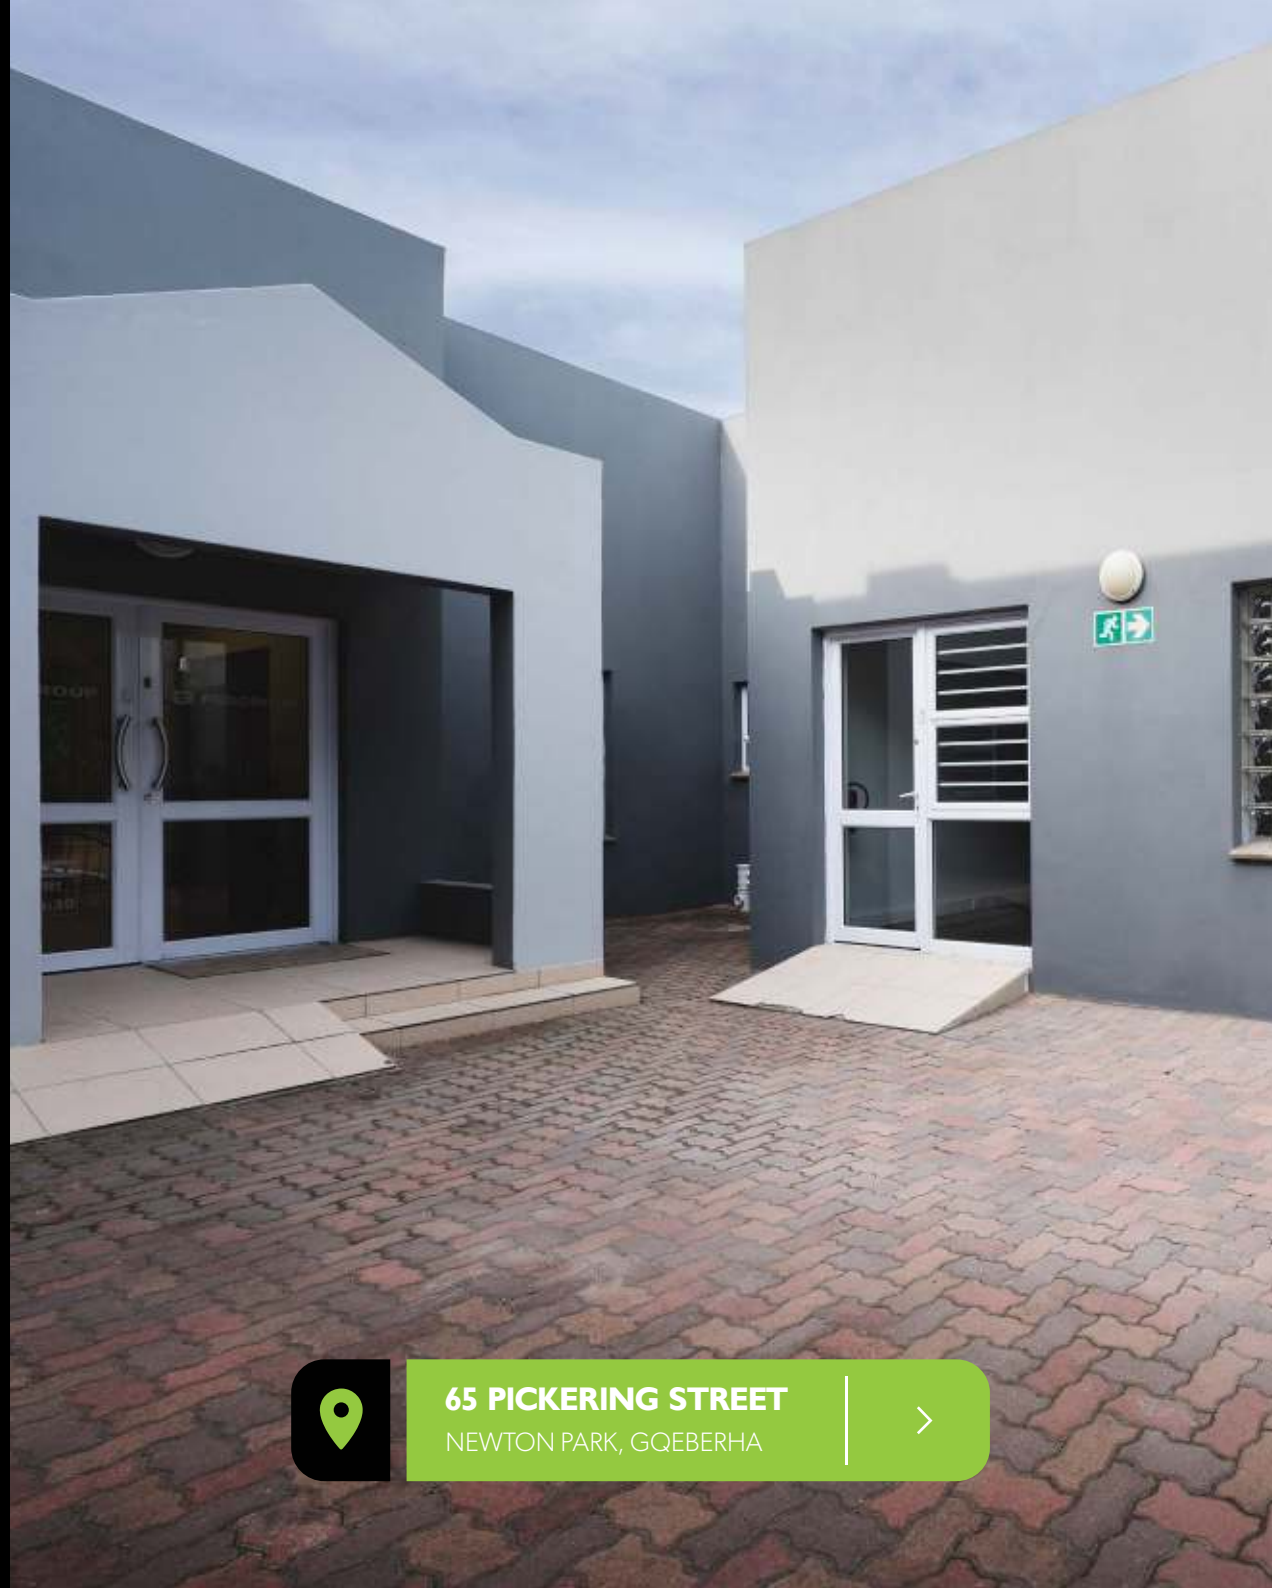

Well positioned stand-alone office building located on popular Pickering Street in Newton Park. This building is home to Fedgroup in the Eastern Cape and has convenient access to various motorways and Greenacres Shopping Centre.

 Security access controlled

65 PICKERING STREET
NEWTON PARK, GOEBERHA