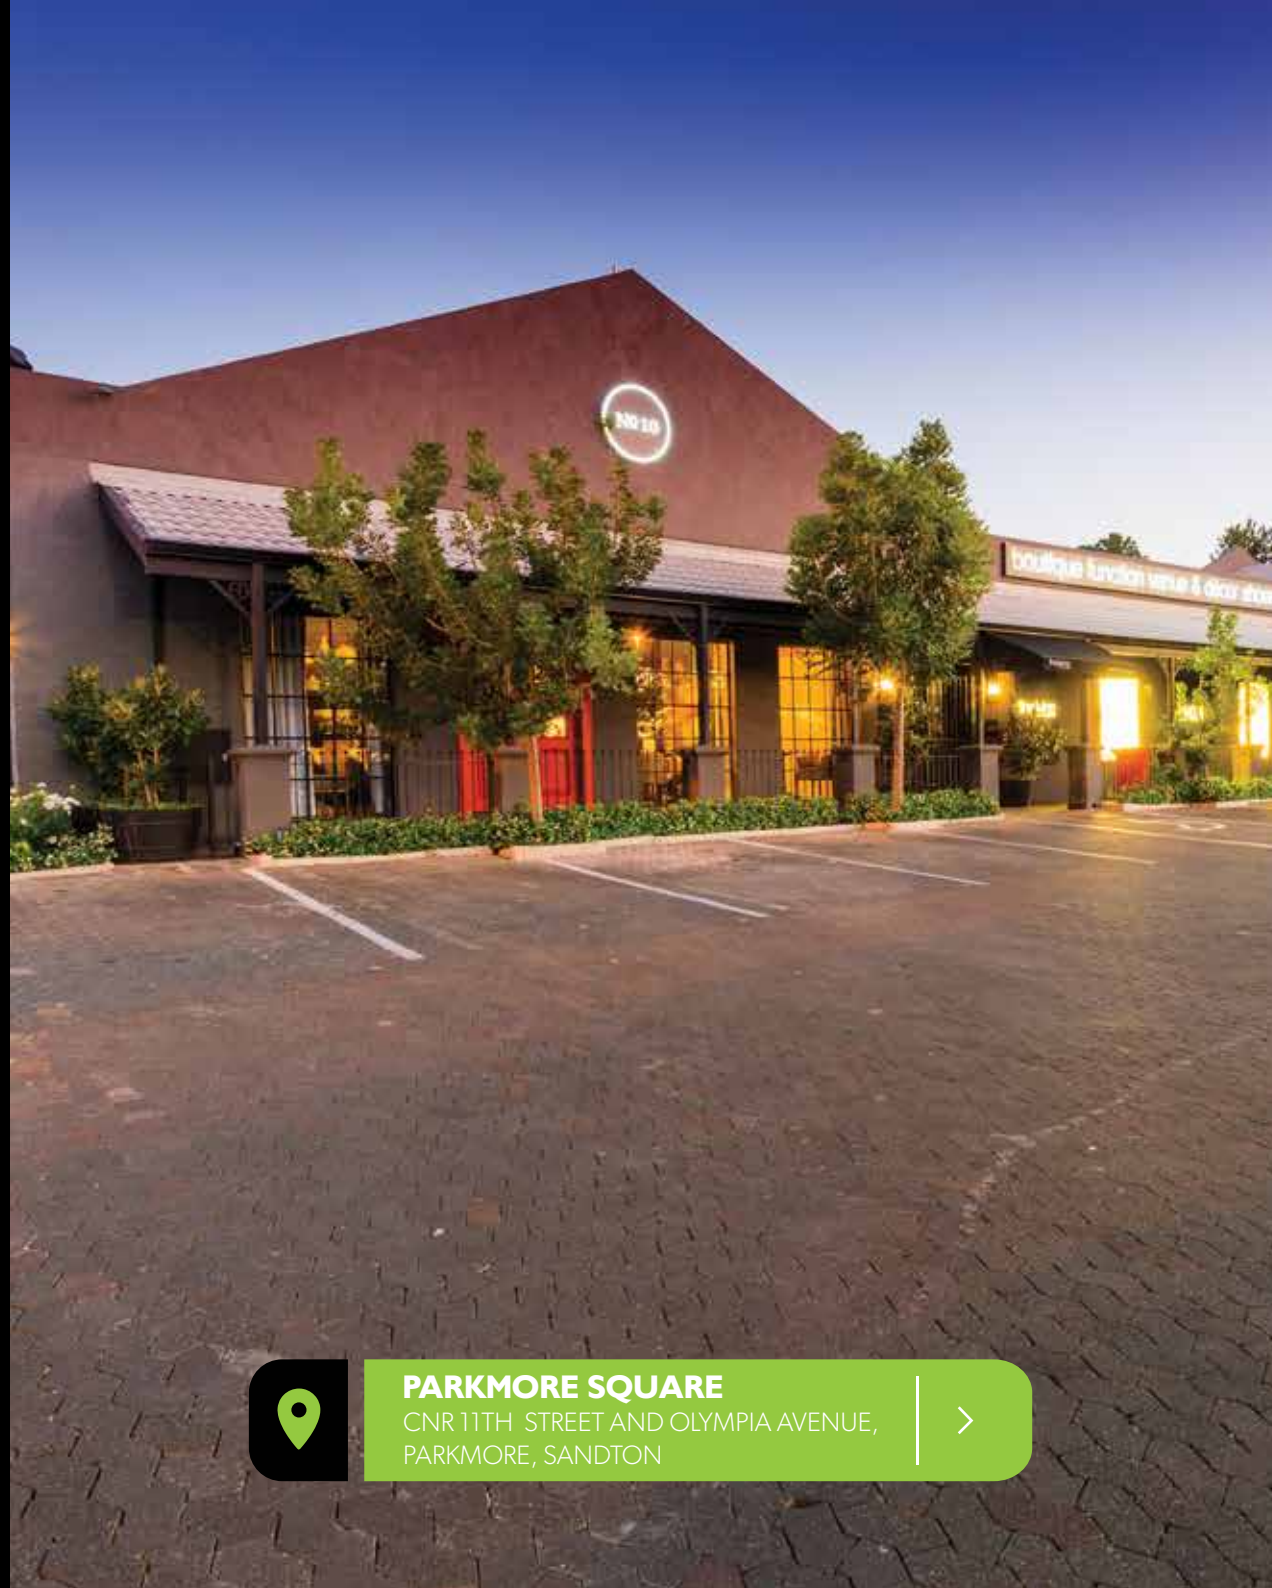

Convenient neighbourhood shopping centre, Parkmore Square offers an easy retail experience within the popular Parkmore and River Club communities. Anchored with a newly renovated Spar and complimented with a pharmacy, various eateries and convenient parking, this centre remains a staple go-to for locals.

 24 / 7 Security

from
R125
per m² | ex. VAT

PARKMORE SQUARE

CNR 11TH STREET AND OLYMPIA AVENUE,
PARKMORE, SANDTON